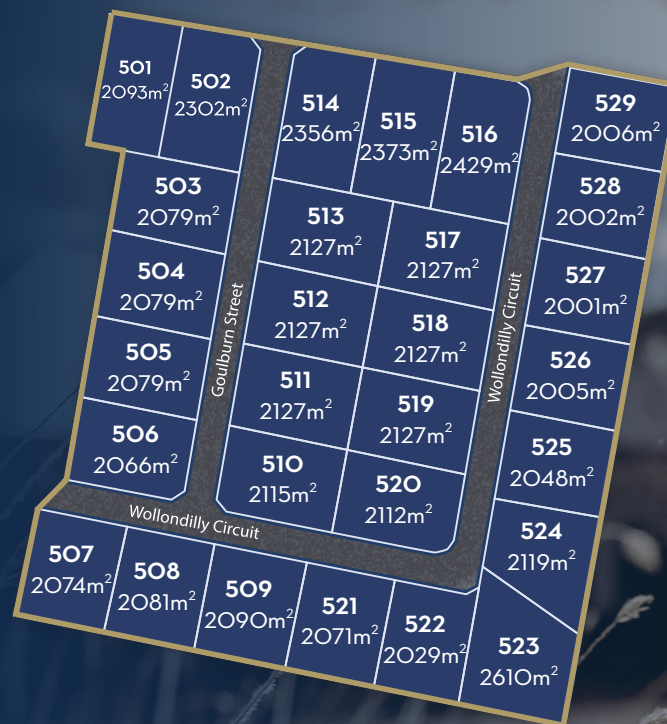

LAND FOR THE LIFE YOU LOVE.

BLOCKS FROM ~2000 - 4000m²

Richard Tegart | 0418 634 868

Michael Redden | 0409 844 036

macquarieview.com.au

Tracker Riley / Macquarie River

STAGE 5

Lot No.	Size	Frontage	Lot No.	Size	Frontage
501	2093m ²	34m	516	2429m ²	100m
502	2302m ²	97m	517	2127m ²	38.5m
503	2079m ²	38.5m	518	2127m ²	38.5m
504	2079m ²	38.5m	519	2127m ²	38.5m
505	2079m ²	38.5m	520	2112m ²	90.2m
506	2066m ²	89.4m	521	2071m ²	41.5m
507	2074m ²	42m	522	2029m ²	41.8m
508	2081m ²	42m	523	2610m ²	8.9m
509	2090m ²	42m	524	2119m ²	31.1m
510	2115m ²	90.8m	525	2048m ²	41.5m
511	2127m ²	38.5m	526	2005m ²	40.5m
512	2127m ²	38.5m	527	2001m ²	40.3m
513	2127m ²	38.5m	528	2002m ²	40.2m
514	2356m ²	97.5m	529	2006m ²	40m
515	2373m ²	36.5m			

STAGE 6iii

Lot No.	Size	Frontage
619	4069m ²	50.1m
620	4055m ²	50m
621	4055m ²	50m

NB approx. sizes and frontages. Staging subject to change.