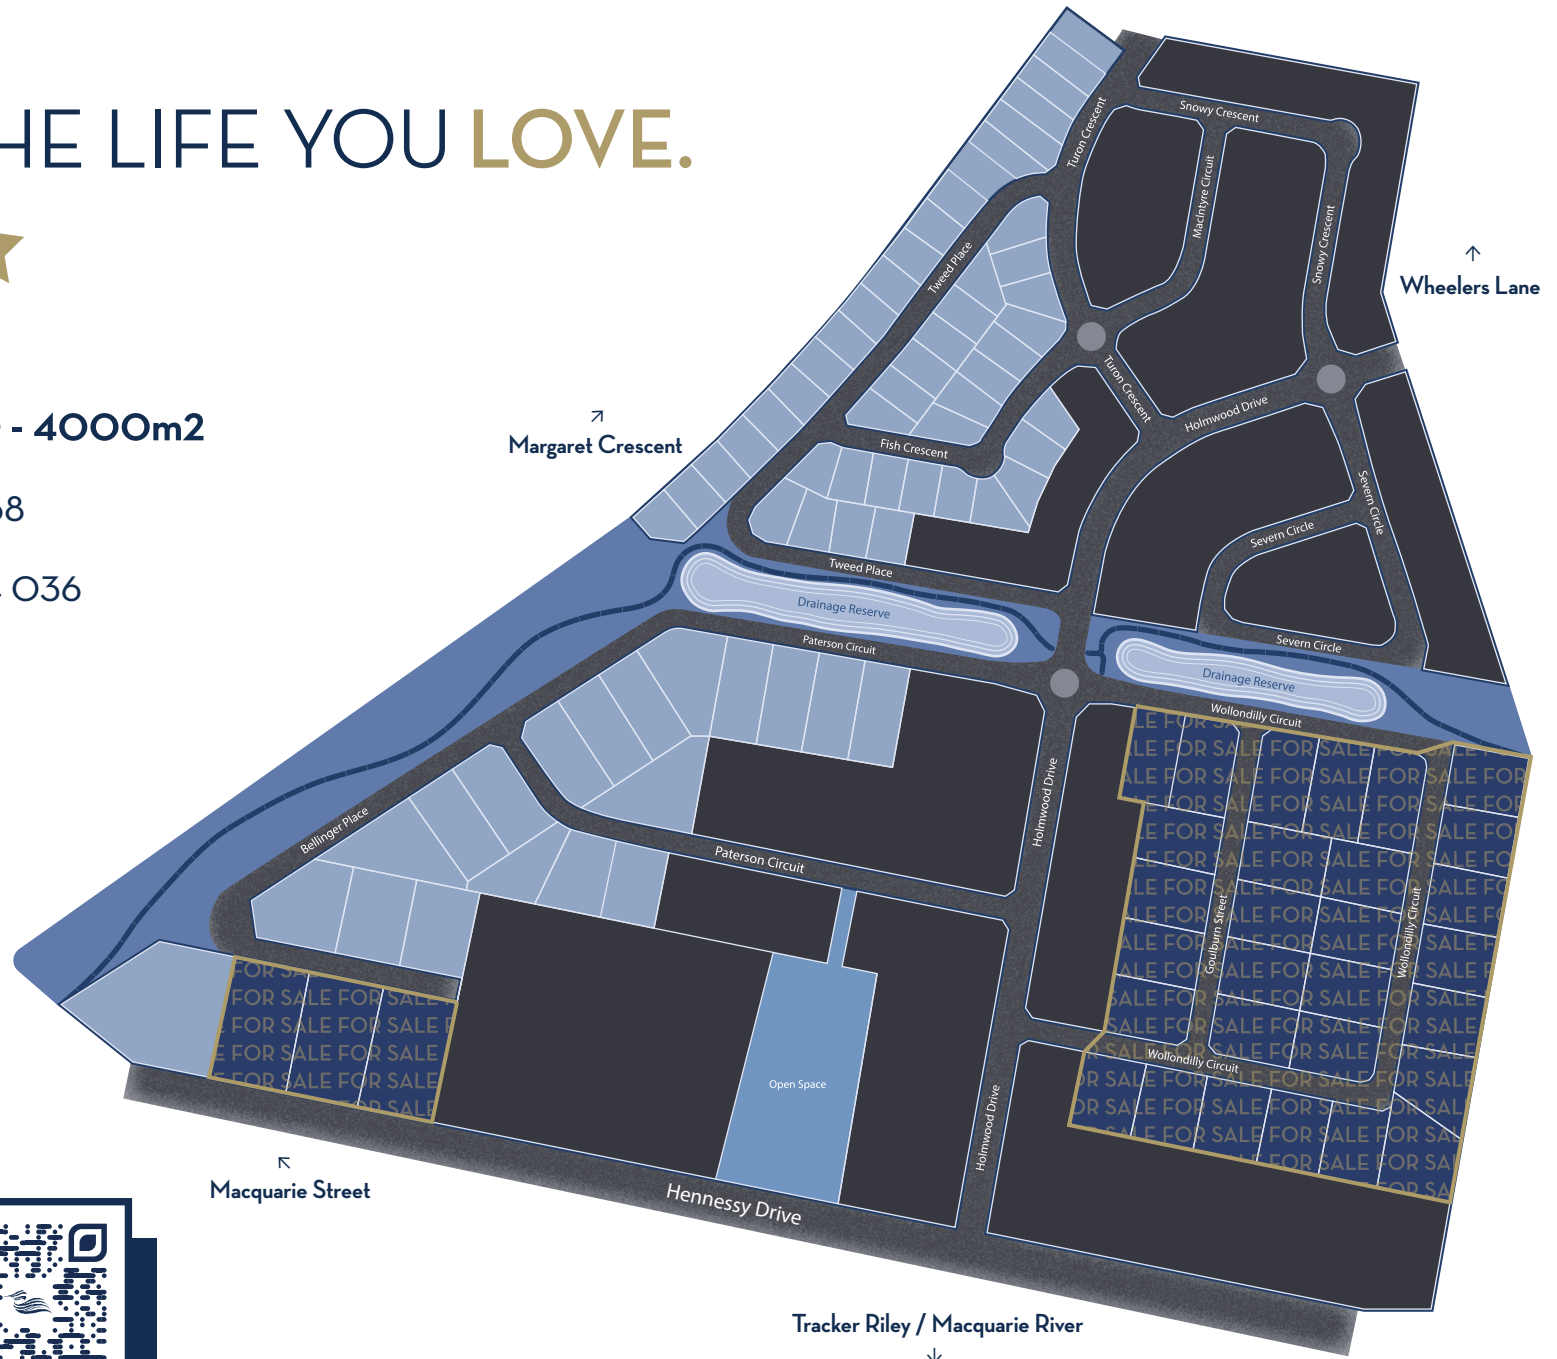

LAND FOR THE LIFE YOU LOVE.

BLOCKS FROM ~2000 - 4000m²

Richard Tegart | 0418 634 868

Michael Redden | 0409 844 036

macquarieview.com.au

Tracker Riley / Macquarie River

STAGE 5

Lot No.	Size	Frontage	Lot No.	Size	Frontage
501	2093m ²	34m	516	2429m ²	100m
502	2302m ²	97m	517	2127m ²	38.5m
503	2079m ²	38.5m	518	2127m ²	38.5m
504	2079m ²	38.5m	519	2127m ²	38.5m
505	2079m ²	38.5m	520	2112m ²	90.2m
506	2066m ²	89.4m	521	2071m ²	41.5m
507	2074m ²	42m	522	2029m ²	41.8m
508	2081m ²	42m	523	2610m ²	8.9m
509	2090m ²	42m	524	2119m ²	31.1m
510	2115m ²	90.8m	525	2048m ²	41.5m
511	2127m ²	38.5m	526	2005m ²	40.5m
512	2127m ²	38.5m	527	2001m ²	40.3m
513	2127m ²	38.5m	528	2002m ²	40.2m
514	2356m ²	97.5m	529	2006m ²	40m
515	2373m ²	36.5m			

STAGE 6iii

Lot No.	Size	Frontage
619	4069m ²	50.1m
620	4055m ²	50m
621	4055m ²	50m

NB approx. sizes and frontages. Staging subject to change.